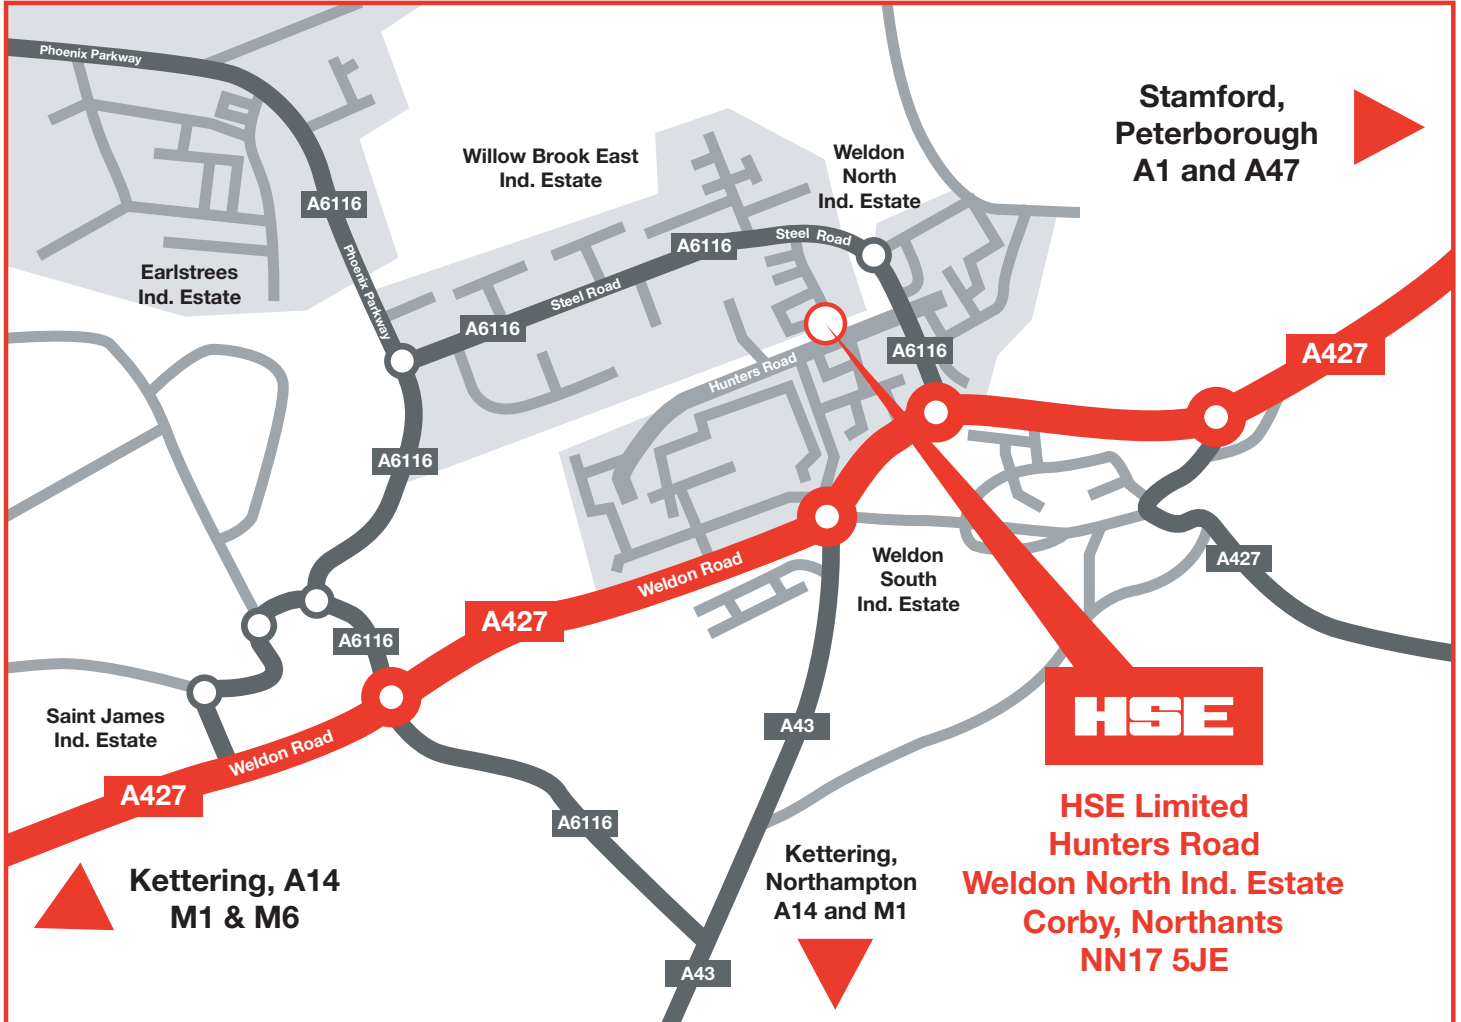

## How to find us map

We are located in Weldon North Industrial Estate, Corby. Corby can be easily reached from the M6, M1, A1, A14 and the A47.

From Northampton and the M1 exit at Junction 15 and follow signs for Kettering, Corby and the A14. At Kettering follow the A14 sign posted Corby. At Junction 7 of the A14 Take the A43 to Corby. At Corby follow the A427 (Weldon Road) sign posted Stamford and Peterborough. We are located on Hunters Road, just off Steel Road (A6116).

From the M6 and M1 North take the A14 exit. Exit the A14 at Junction 7, then follow the previous directions.

From the A1, A47, Stamford and Peterborough and the East follow signposting to Corby and the A427.

At Corby follow Weldon Road (A427) and sign posts to Weldon North Industrial Estate. At the second roundabout take the third exit signposted Steel Road (A6116). We are located on Hunters Road, just off Steel Road (A6116).

Upon arrival please park in the allocated visitor parking and report to reception.